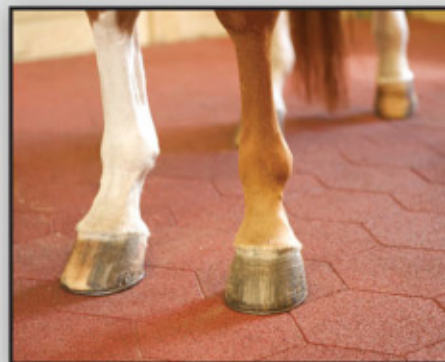

**Equine
Rubber
Pavers**

SOFSCAPE
CARIBE

Minority Business Enterprise

Sofscape Caribe - Equine Rubber Pavers

Sofscape Equine Rubber Pavers are the ideal slip resistant rubber surface that provides unparalleled footing support and cushion.

Benefits

- Maximum Comfort and Traction
- Reduces Physical Stress
- Non-Slip
- Increases Efficient Resting Time
- Ideal Insulation from Wet or Cold Floors
- Dust Reduction – Helps Avoid Dust Allergies and Respiratory Diseases
- Excellent Sound Reduction
- Eliminates The Hazard Of Sharp Foreign Objects Hidden In Traditional Loose Material
- Provides Access to Mobility Impaired and Disabled Individuals

Applications

- Barns Walkways
- Paddocks
- Wash Stalls
- Breeding Stalls
- Saddling Areas

**Urethane
Pigmented**

Porous Texture
Excellent traction

Product Specification

Thickness

Constant thickness of 2 inches