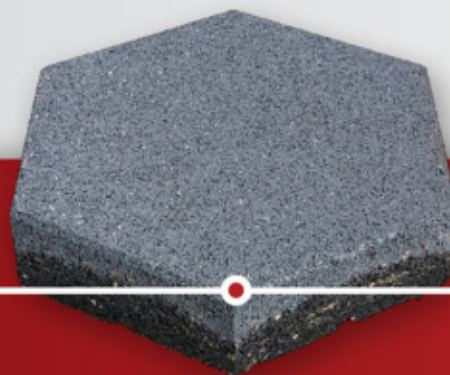

**Equine
Rubber
Pavers**

SOFSCAPE
CARIBE

Minority Business Enterprise

Sofscape Caribe - Equine Rubber Pavers

Sofscape Equine Rubber Pavers are the ideal slip resistant rubber surface that provides unparalleled footing support and cushion.

Benefits

- Maximum Comfort and Traction
- Reduces Physical Stress
- Non-Slip
- Increases Efficient Resting Time
- Ideal Insulation from Wet or Cold Floors
- Dust Reduction – Helps Avoid Dust Allergies and Respiratory Diseases
- Excellent Sound Reduction
- Eliminates The Hazard Of Sharp Foreign Objects Hidden In Traditional Loose Material
- Provides Access to Mobility Impaired and Disabled Individuals

Applications

- Barns Walkways
- Paddocks
- Wash Stalls
- Breeding Stalls
- Saddling Areas

**Urethane
Pigmented**

Porous Texture
Excellent traction

Product Specification

Thickness

Constant thickness of 2 inches