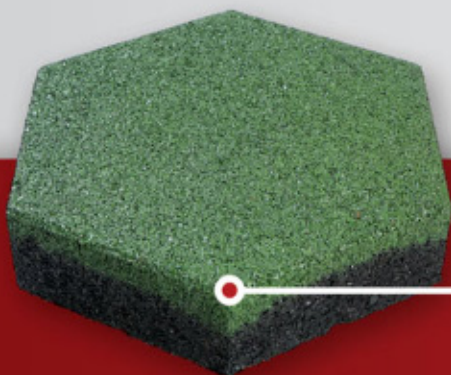

**Equine
Rubber
Pavers**

SOFSCAPE
CARIBE

Minority Business Enterprise

Sofscape Caribe - Equine Rubber Pavers

Sofscape Equine Rubber Pavers are the ideal slip resistant rubber surface that provides unparalleled footing support and cushion.

Applications

- Barns Walkways
- Paddocks
- Wash Stalls
- Breeding Stalls
- Saddling Areas

**Urethane
Pigmented**

Porous Texture
Excellent traction

Product Specification

Thickness

Constant thickness of 2 inches