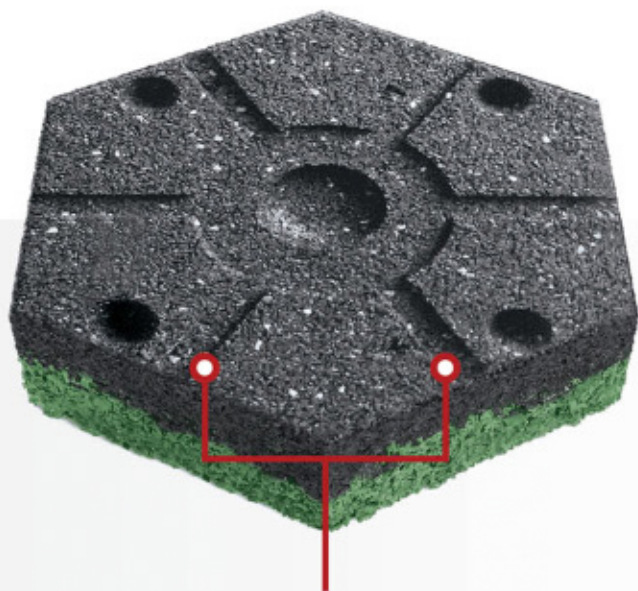

Exclusive Drainage Design

Water drains easily