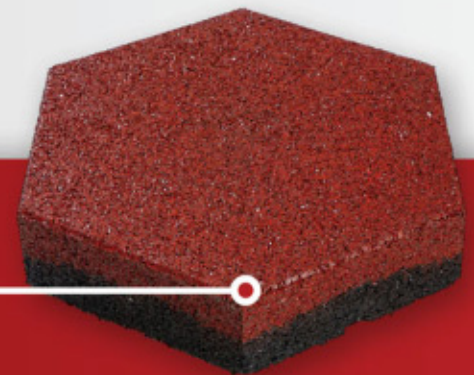

**Equine
Rubber
Pavers**

SOFSCAPE
CARIBE

Minority Business Enterprise

Sofscape Caribe - Equine Rubber Pavers

Sofscape Equine Rubber Pavers are the ideal slip resistant rubber surface that provides unparalleled footing support and cushion.

Applications

- Barns Walkways
- Paddocks
- Wash Stalls
- Breeding Stalls
- Saddling Areas

**Urethane
Pigmented**

Porous Texture
Excellent traction

Product Specification

Thickness

Constant thickness of 2 inches